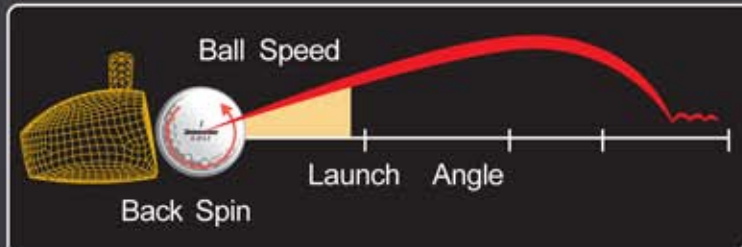

Ball Fitting

CHALLENGE

BRIDGESTONE GOLF

Find The Ball That Fits **Your** Game

Choosing the right ball for your game can make a dramatic difference in your performance on the course.

Bringing the Tour Experience to You!

As with club fitting, ball fitting can guide you to a golf ball that maximizes your performance from tee to green through optimizing your ball speed, launch angle and spin rates.

The same technology that we use with Tour Professionals to find the right golf ball is now available for you! Using a sophisticated computer system, the Science Eye, allows us to enhance your performance in a complimentary session. Take the Bridgestone Challenge and find the ball that fits your game!